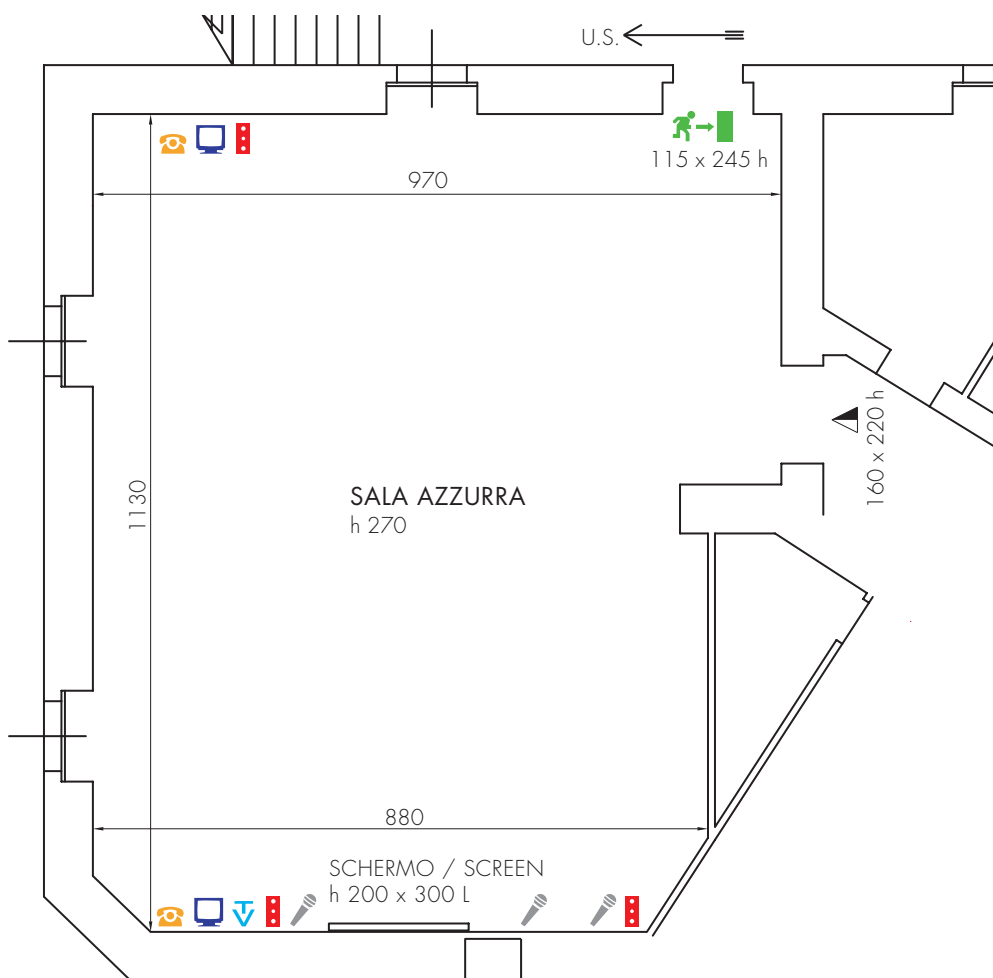

Azzurra

17
917

m²

101,39

MISURA SALA
ROOM SIZE
11,30 x 9,70

TEATRO
THEATRE
100

B. DI SCUOLA
CLASS ROOM
50

F. CAVALLO
U-SHAPE
40

EQUIPMENT:

- | | |
|--------------------|---|
| FLIP CHART | PAPER |
| OVERHEAD PROJECTOR | ICE-BUCKET |
| MICROPHONE | SCREEN |
| TELEPHONE | BLU OR GREEN BAIZE |
| LECTERN | CHAIR WITH WRITING TABLET
ON REQUEST |
| LCD PROJECTOR | HOSPITALITY DESK |
| PENS | |