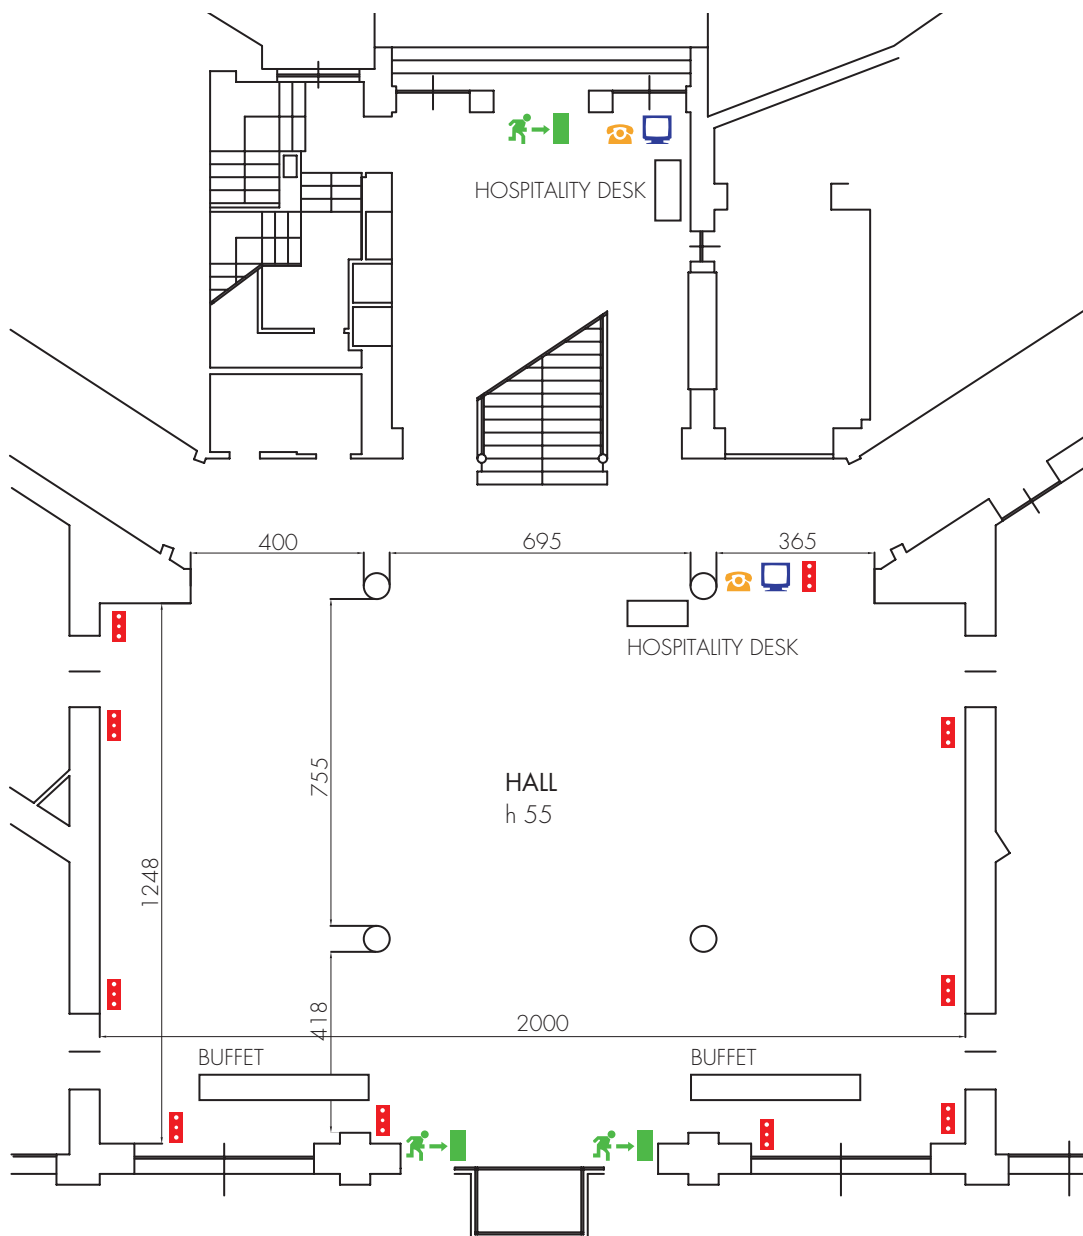

Hall

☎
13
4084

m²
249,60

MISURA SALA
ROOM SIZE
20,00 x 13,70

BUFFET
HOSPITALITY DESK

SCALA / SCALE 1:250

- uscita sicurezza
emergency exit
- telefono
telephone
- computer
pc
- prese elettriche
electrical socket
- presa tv
tv socket