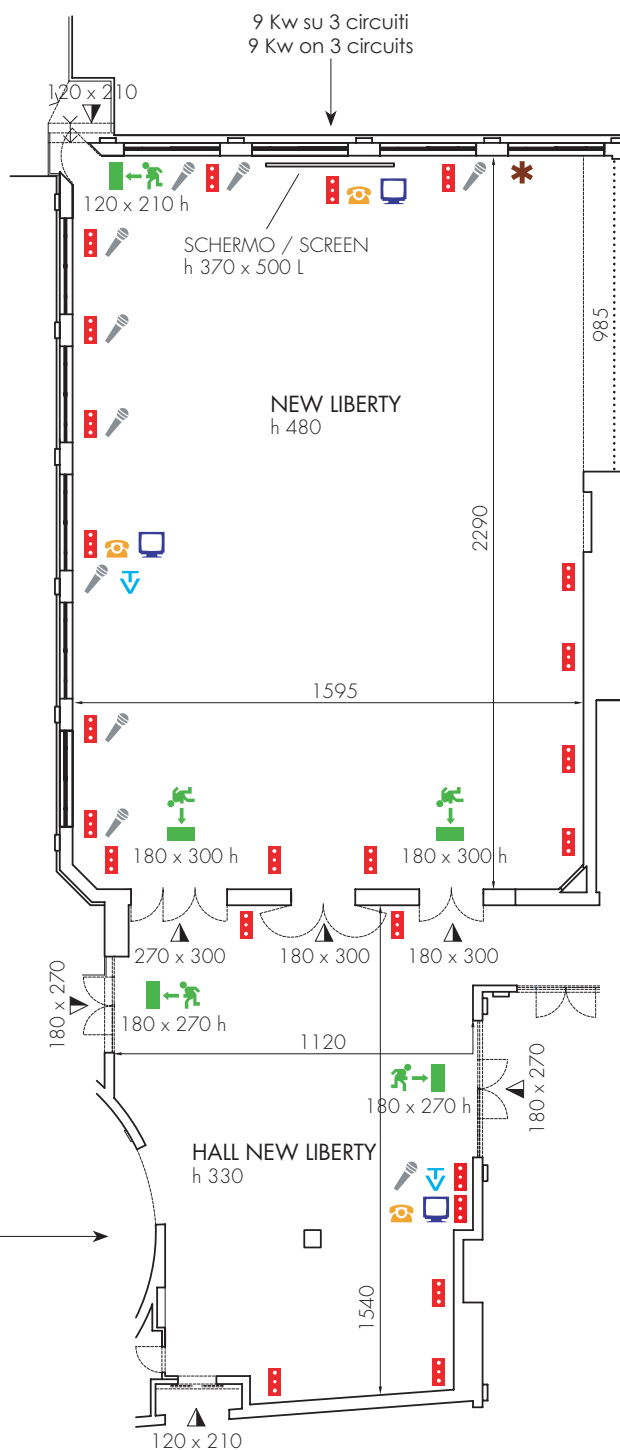

Regina Palace Hotel - 28838 Stresa - Italia

Tel. +39 0323 936936 - Fax +39 0323 936666 - www.reginapalace.it - sales@reginapalace.it